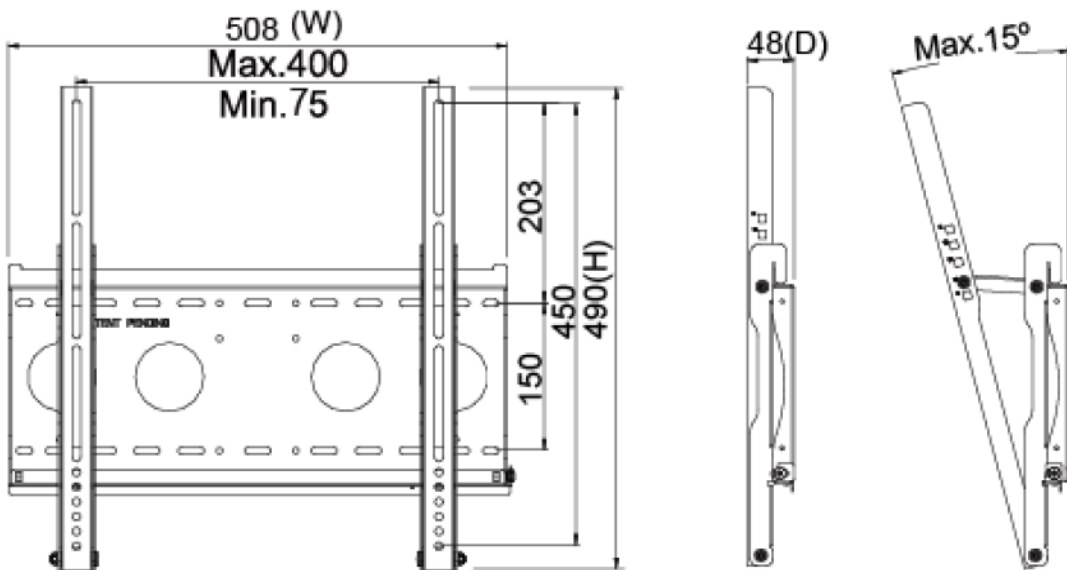

Touch Options

Non-Touch			
Model No.	NTI4600XXXXA-001		

I.R. Touch			
Model No.	NTI460I0XXXXA-001	Transparency	≥92%
Touch Technology	I.R. Touch	Accuracy	99.00%
Allowed Touch Points	10 points	Thickness of Cover Lens	4.0±0.2mm
Interface	USB	Hardness of Cover Lens	7H

Physical Specifications

Dimension (Max)	1132x660x83(±1)mm	Net Weight	≤28 KG
VESA Mounting	400x400 mm	Gross Weight	≤35 KG

Optional Accessories (Open-frame Brackets)

Optional Accessories (Wall Mount Bracket)

Part No.	WMB-B001		
Mounting Pattern	Max. 400x450 mm	Dimension (WxHxD)	508x490x48 mm
Material	SECC	Net Weight	4.01 KG
Tilt (Hinge)	0°/5°/10°/13°/15°	Support Max. Weight	80 KG
Screw Type	M4/M5/M6/M8	Min. Distance to The Wall	48 mm

Optional Accessories (KIOSK Cabinet)

Material	SECC
Caster	4 (front 2 braking)

Optional Accessories (Cart)

Net Weight	28.4 KG
Power System	AC 200~240V 50/60Hz
User Interface	Button (up/down)
Packaged Dimension	W1160xD833xH1727 mm
Screw Type	M4/M5/M6/M8
Material	Aluminum/Plastic/Steel
Max. Mount Pattern	800x600mm
Max. Weight Load	80 KG
Caster	4 (front 2 braking)
Height Adjust Range	455 mm
RoHS/REACH	Yes