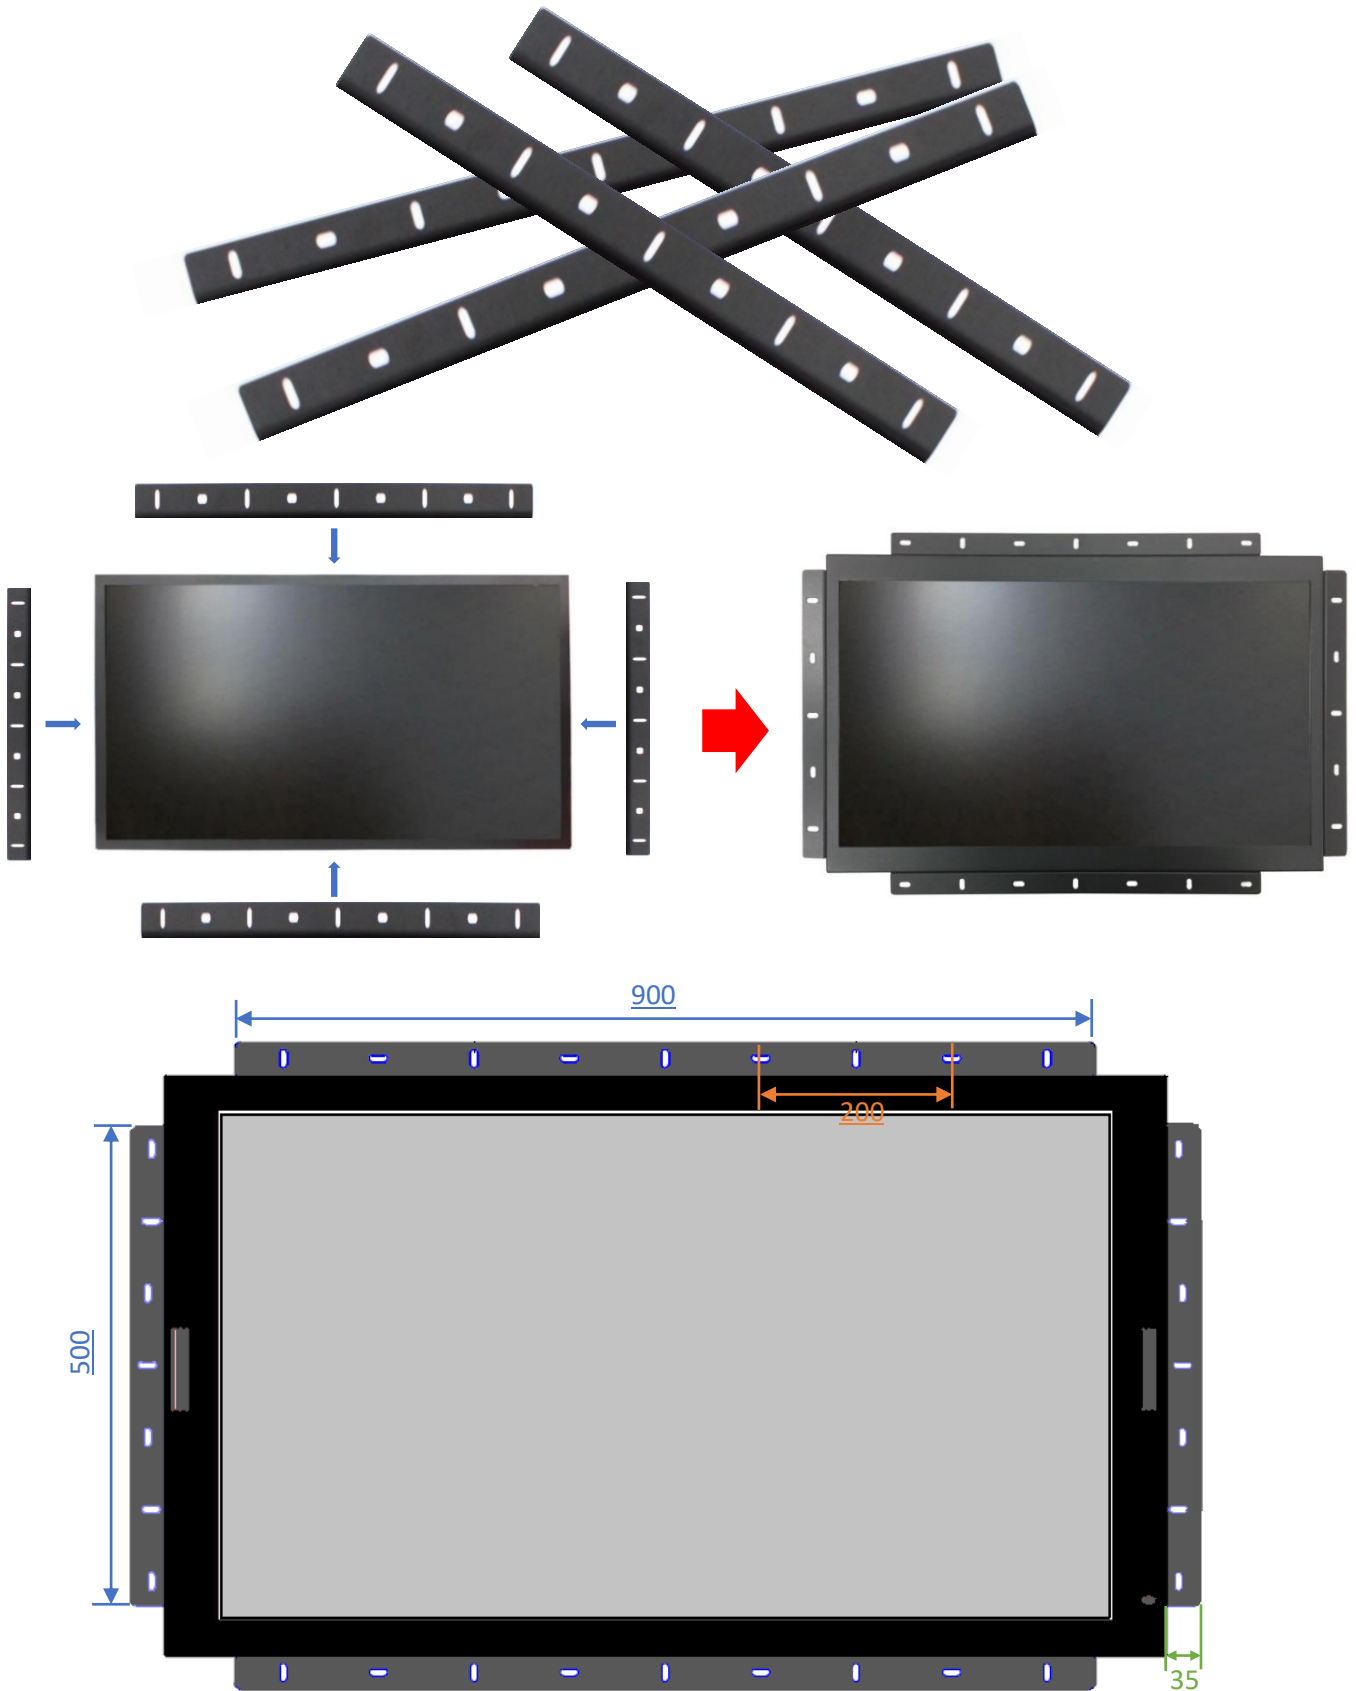

PSE

BSMI

FCC

CE

RoHS

ISO9001

Display Specifications

Model Name	NTI460X0XXXXA-001 *	Display Mode	VA, Normally Black
Screen Diagonal	46 inch	Response Time	6.5 msec.
Display Area	1018.08x572.67 mm	Backlight Unit	LED (white LED)
Resolution	1920x1080 (FHD)	Viewing Angle (L/R, U/D)	178°/178° (CR≥10)
Contrast Ratio	4000:1	Backlight Lifetime	50000 HRS
Display Ratio	16:9	Operating Temp.	0~50°C
Support Color	1073M Colors	Storage Temp.	-20~60°C
Pixel Pitch	0.53025x0.53025 mm	Surface Treatment	Anti-glare Haze 2%, 3H

Touch Options

Non-Touch			
Model No.	NTI4600XXXXA-001		

I.R. Touch			
Model No.	NTI460I0XXXXA-001	Transparency	≥92%
Touch Technology	I.R. Touch	Accuracy	99.00%
Allowed Touch Points	10 points	Thickness of Cover Lens	4.0±0.2mm
Interface	USB	Hardness of Cover Lens	7H

Physical Specifications

Dimension (Max)	1132x660x83(±1)mm	Net Weight	≤28 KG
VESA Mounting	400x400 mm	Gross Weight	≤35 KG

Optional Accessories (Open-frame Brackets)

Optional Accessories (Wall Mount Bracket)