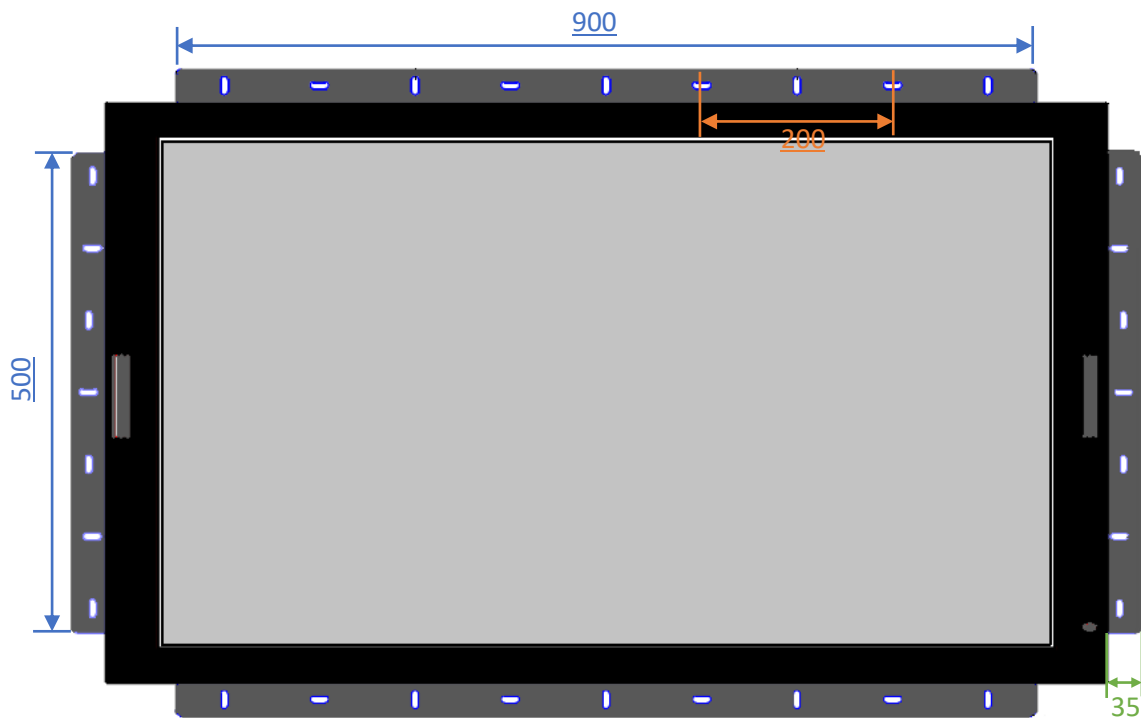

Optional Accessories (Open-frame Brackets)