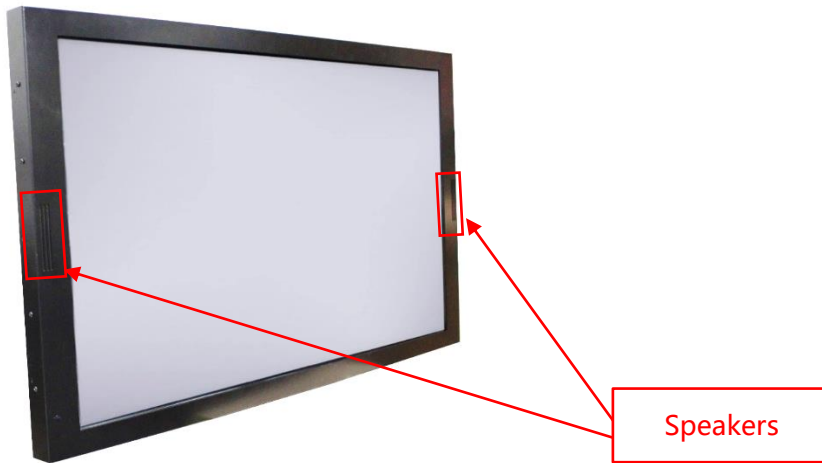

Audio System

	Description	Connector
Audio Input	Stereo	TRS Connector Φ3.5mm (Earphone Jack)
Speakers	10W x2	

Cabinet Options

	Description	Model Name
Standard	Galvanized steel (SECC)	NTI460X0XXHSA-021
Option 1	Stainless Steel	NTI460X0XXHLA-021
Option 2	Aluminum	NTI460X0XXHAA-021

Supported OS

Windows	Win10, Win8, Win7 , Vista, XP, Embedded XP, Win2000, CE.NET 4.x ↑
Linux	Kernel 2.6.24 ↑
Android	3.0 ↑
Mac	10.5.x ↑ (Intel CPU)