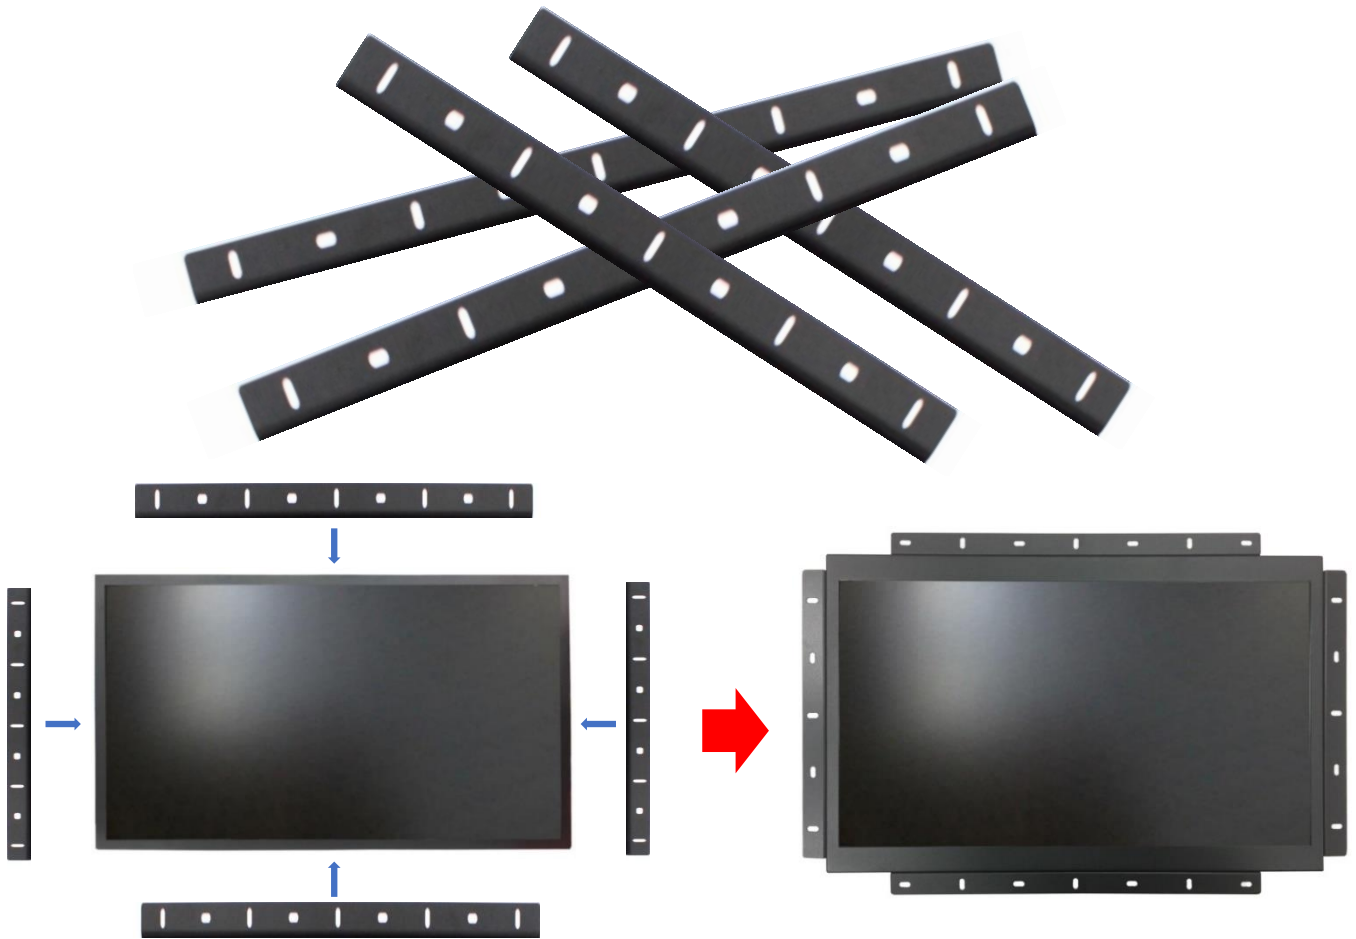

Optional Accessories (Open-frame Brackets)