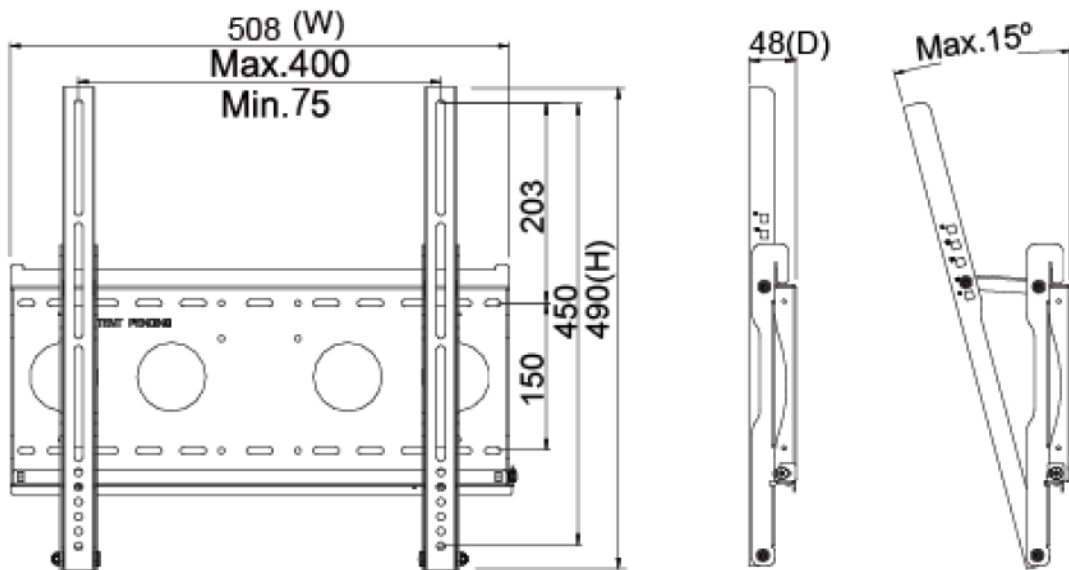

## Touch Options

Non-Touch			
Model No.	<b>NTI4600XXHXA-021</b>		

I.R. Touch			
Model No.	<b>NTI46010XXHXA-021</b>	Transparency	<b>≥92%</b>
Touch Technology	<b>I.R. Touch</b>	Accuracy	<b>99.00%</b>
Allowed Touch Points	<b>10 points</b>	Thickness of Cover Lens	<b>4.0±0.2mm</b>
Interface	<b>USB</b>	Hardness of Cover Lens	<b>7H</b>

## Optional Accessories (Wall Mount Bracket)

Part No.	<b>WMB-B001</b>		
Mounting Pattern	<b>Max. 400x450 mm</b>	Dimension (WxHxD)	<b>508x490x48 mm</b>
Material	<b>SECC</b>	Net Weight	<b>4.01 KG</b>
Tilt (Hinge)	<b>0°/5°/10°/13°/15°</b>	Support Max. Weight	<b>80 KG</b>
Screw Type	<b>M4/M5/M6/M8</b>	Min. Distance to The Wall	<b>48 mm</b>

## Optional Accessories (Cart)

Net Weight	<b>28.4 KG</b>
Power System	<b>AC 200~240V 50/60Hz</b>
User Interface	<b>Button (up/down)</b>
Packaged Dimension	<b>W1160xD833xH1727 mm</b>
Screw Type	<b>M4/M5/M6/M8</b>
Material	<b>Aluminum/Plastic/Steel</b>
Max. Mount Pattern	<b>800x600mm</b>
Max. Weight Load	<b>80 KG</b>
Caster	<b>4 (front 2 braking)</b>
Height Adjust Range	<b>455 mm</b>
RoHS/REACH	<b>Yes</b>