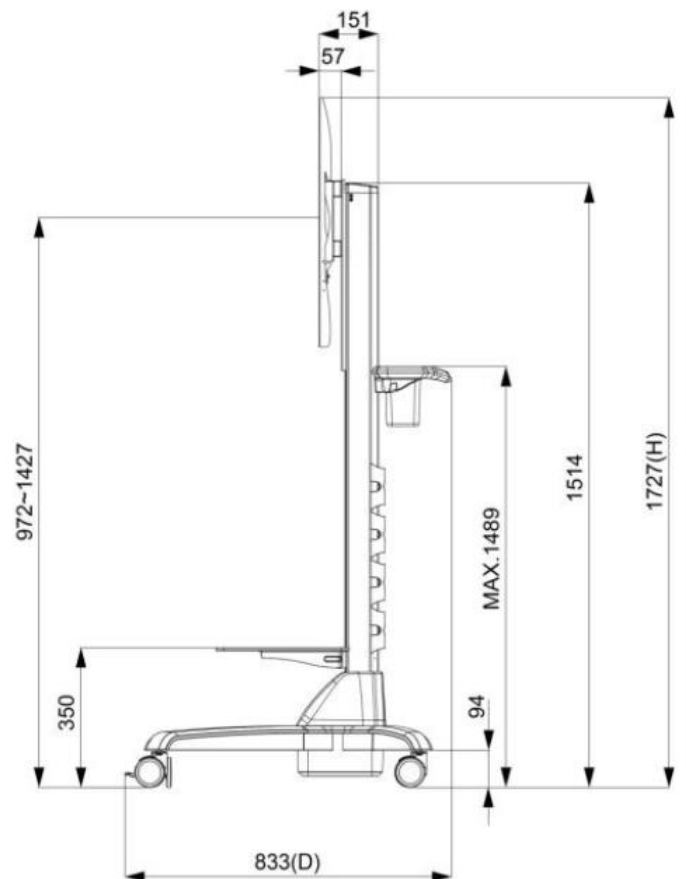

## Optional Accessories (Wall Mount Bracket)

Part No.	<b>WMB-B001</b>		
Mounting Pattern	<b>Max. 400x450 mm</b>	Dimension (WxHxD)	<b>508x490x48 mm</b>
Material	<b>SECC</b>	Net Weight	<b>4.01 KG</b>
Tilt (Hinge)	<b>0°/5°/10°/13°/15°</b>	Support Max. Weight	<b>80 KG</b>
Screw Type	<b>M4/M5/M6/M8</b>	Min. Distance to The Wall	<b>48 mm</b>

## Optional Accessories (Cart)

Net Weight	<b>28.4 KG</b>
Power System	<b>AC 200~240V 50/60Hz</b>
User Interface	<b>Button (up/down)</b>
Packaged Dimension	<b>W1160xD833xH1727 mm</b>
Screw Type	<b>M4/M5/M6/M8</b>
Material	<b>Aluminum/Plastic/Steel</b>
Max. Mount Pattern	<b>800x600mm</b>
Max. Weight Load	<b>80 KG</b>
Caster	<b>4 (front 2 braking)</b>
Height Adjust Range	<b>455 mm</b>
RoHS/REACH	<b>Yes</b>

## Packing Information

Dimensions of Carton	<b>1360x880x270 mm</b>
Net Weight	<b>≤28 KG</b>
Gross Weight	<b>≤35 KG</b>