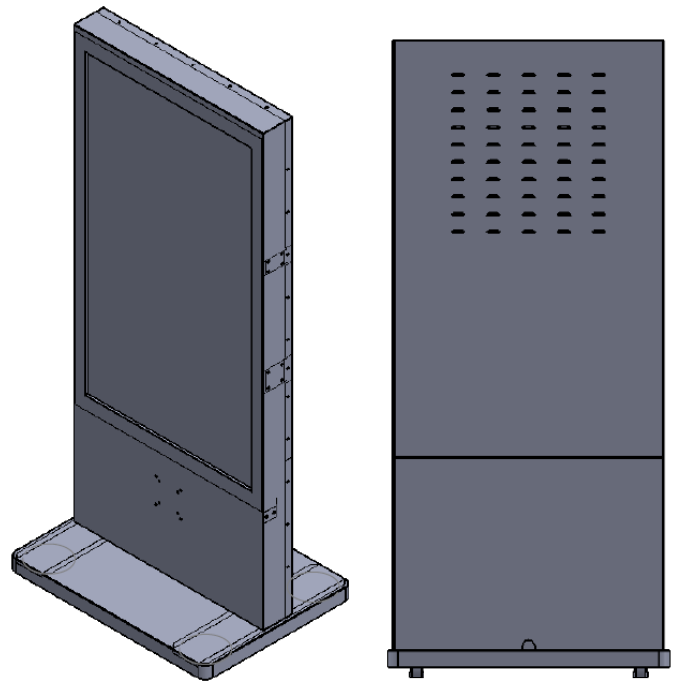

Optional Accessories (KIOSK Cabinet)

Material	SECC
Caster	4 (front 2 braking)