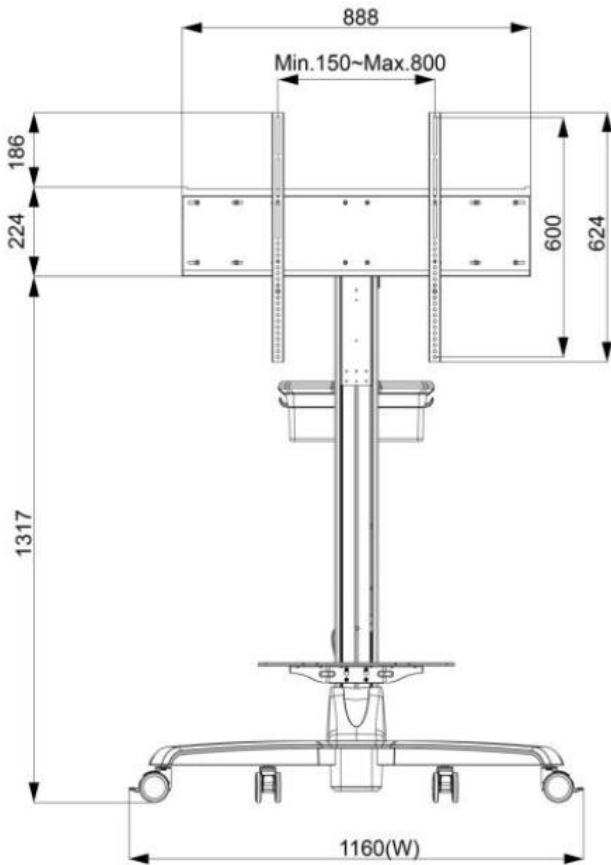

## Optional Accessories (Wall Mount Bracket)

Part No.	<b>WMB-B001</b>		
Mounting Pattern	<b>Max. 400x450 mm</b>	Dimension (WxHxD)	<b>508x490x48 mm</b>
Material	<b>SECC</b>	Net Weight	<b>4.01 KG</b>
Tilt (Hinge)	<b>0°/5°/10°/13°/15°</b>	Support Max. Weight	<b>80 KG</b>
Screw Type	<b>M4/M5/M6/M8</b>	Min. Distance to The Wall	<b>48 mm</b>

## Optional Accessories (Cart)

Net Weight	<b>28.4 KG</b>
Power System	<b>AC 200~240V 50/60Hz</b>
User Interface	<b>Button (up/down)</b>
Packaged Dimension	<b>W1160xD833xH1727 mm</b>
Screw Type	<b>M4/M5/M6/M8</b>
Material	<b>Aluminum/Plastic/Steel</b>
Max. Mount Pattern	<b>800x600mm</b>
Max. Weight Load	<b>80 KG</b>
Caster	<b>4 (front 2 braking)</b>
Height Adjust Range	<b>455 mm</b>
RoHS/REACH	<b>Yes</b>